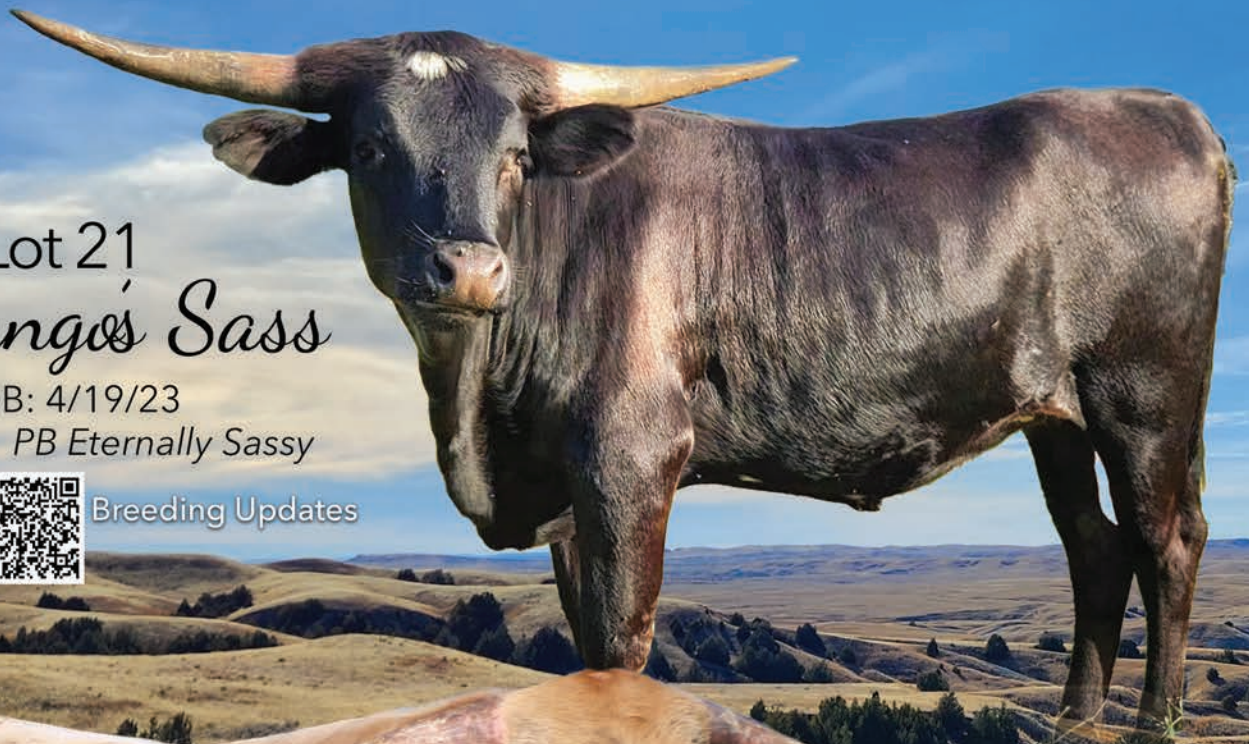

Arete...

Lot 21

PB Jango's Sass

DOB: 4/19/23

HL Jango x PB Eternally Sassy

Full Pedigree

Breeding Updates

SERVICE SIRE