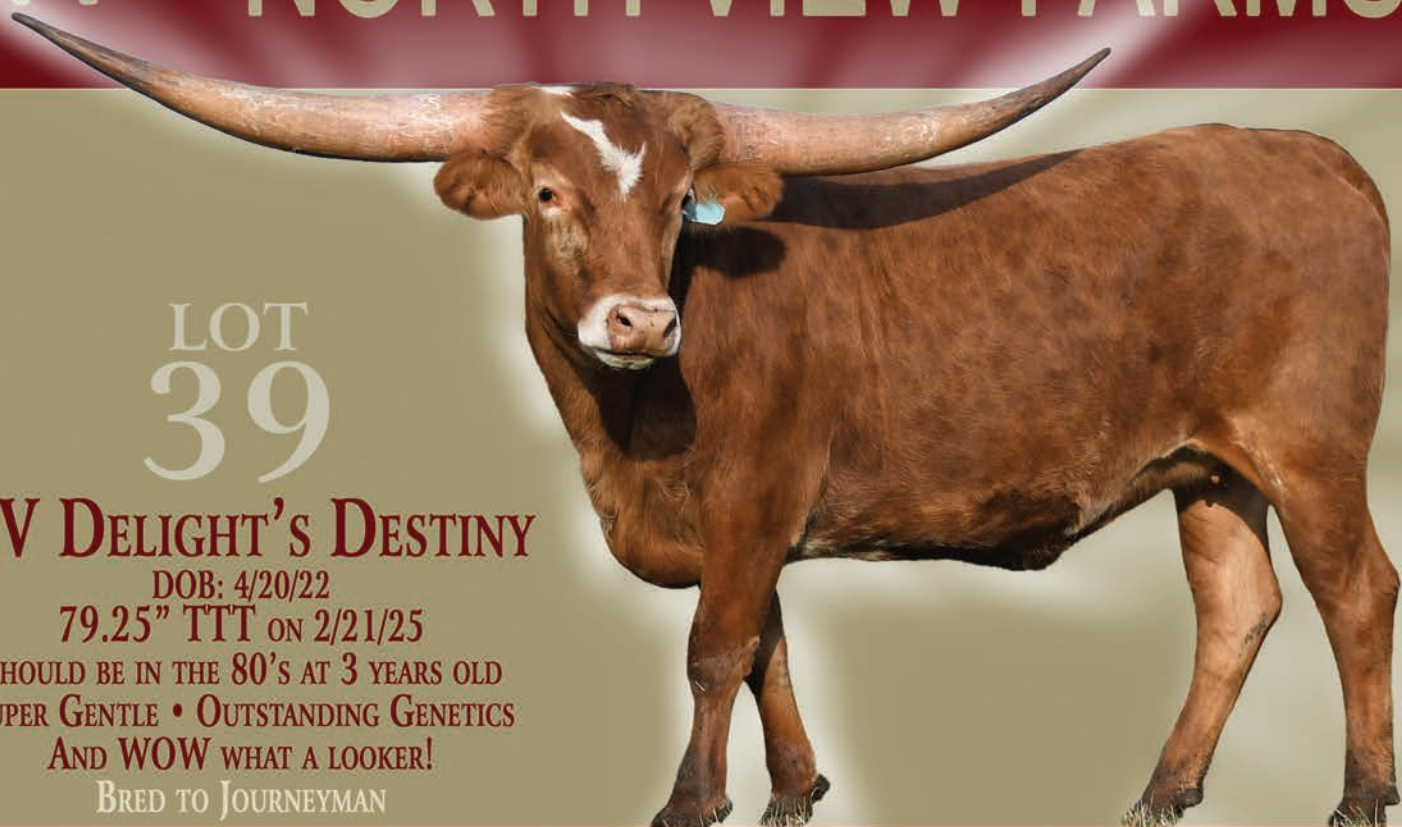

Deja Vu Sioux

DOB: 5/4/23

HUBBELLS 20 GAUGE X MTR SITTIN SIOUX

EXPOSED TO DON'T STOP BELIEVIN'

Mae Lu Sioux

MULTIPLE FUTURITY
GRAND CHAMPIONSHIPS,
CLOSING IN ON A 90 INCH
TWISTY HORN MEASUREMENT.

DAM OF LOT 7 AND
FULL SISTER TO LOT 18

Service Sire to Lot 19

DON'T STOP BELIEVIN'

NV NORTH VIEW FARMS

LOT
39

NV DELIGHT'S DESTINY

DOB: 4/20/22

79.25" TTT ON 2/21/25

SHOULD BE IN THE 80'S AT 3 YEARS OLD
SUPER GENTLE • OUTSTANDING GENETICS
AND WOW WHAT A LOOKER!